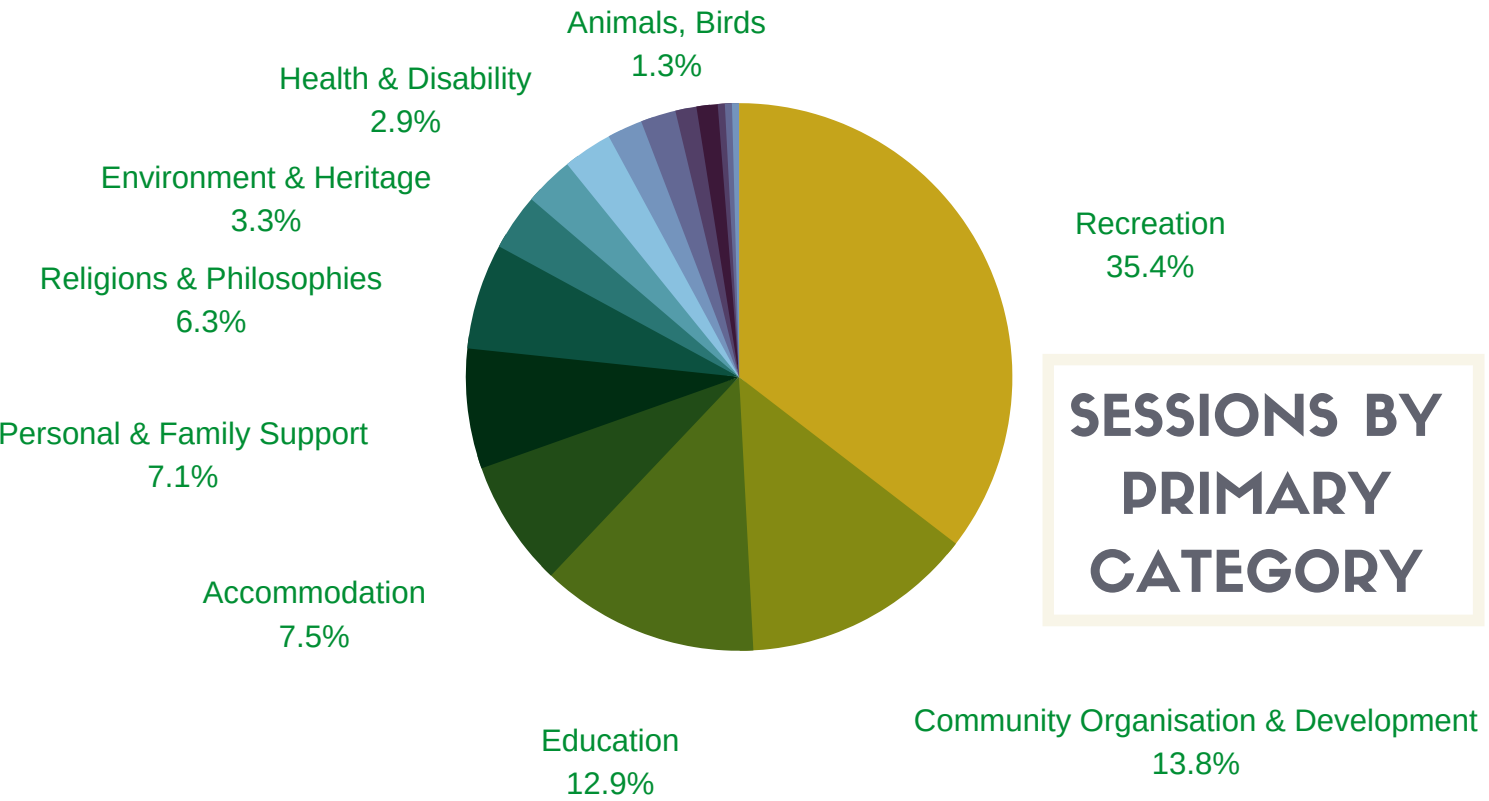

CAMPBELLTOWN

WHAT ARE OUR COMMUNITY NEEDS?

11,650 SESSIONS | 1 JULY 2019 - 30 JUNE 2020

TOP 25 LANDING PAGES:

SESSIONS BY PRIMARY CATEGORY

WHO ARE OUR USERS?