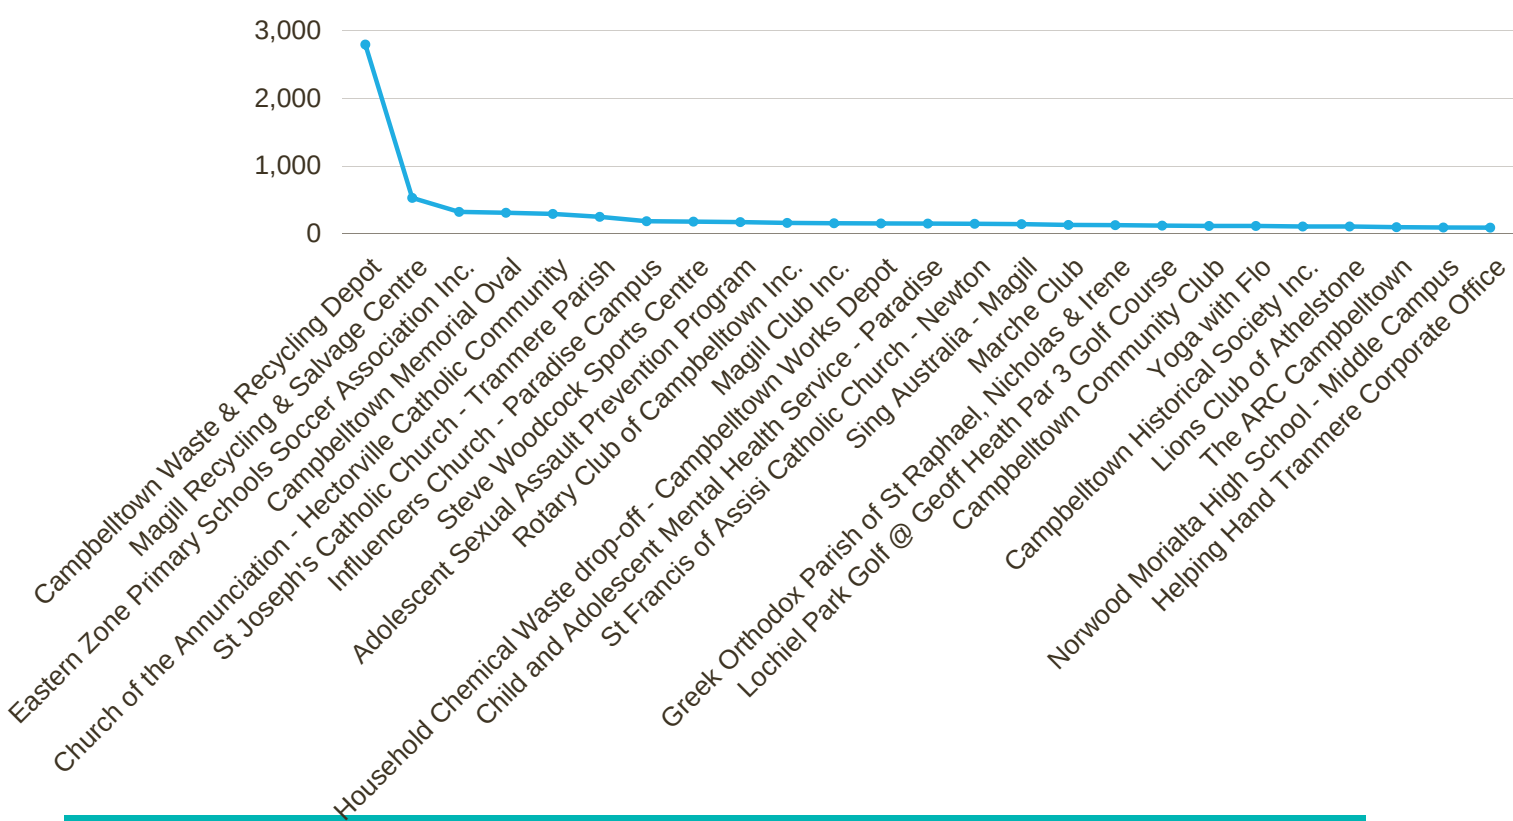

CAMPBELLTOWN

WHAT ARE OUR COMMUNITY NEEDS?

11,650 SESSIONS | 1 JULY 2019 - 30 JUNE 2020

TOP 25 LANDING PAGES:

SESSIONS BY PRIMARY CATEGORY

WHO ARE OUR USERS?